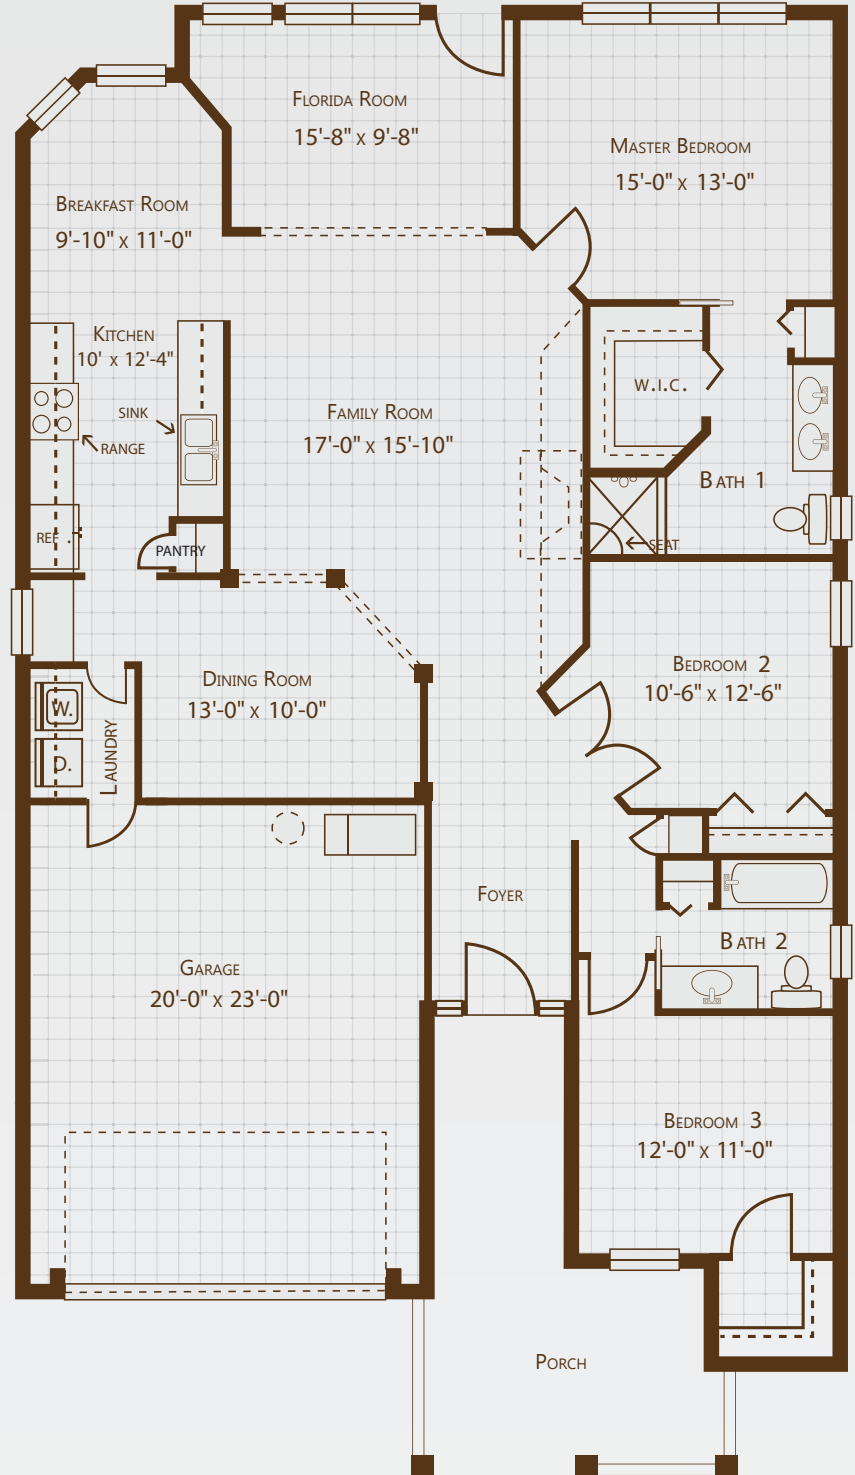

Elevation - A

Abingdon at Tradition
10685 SW Stony Creek Way
Port St. Lucie, FL 34987
Phone: 772-345-2700
www.abingdon-tradition.com

Footage	
Heated	1,871 SF
Unheated	650 SF
Total	2,521 S/F