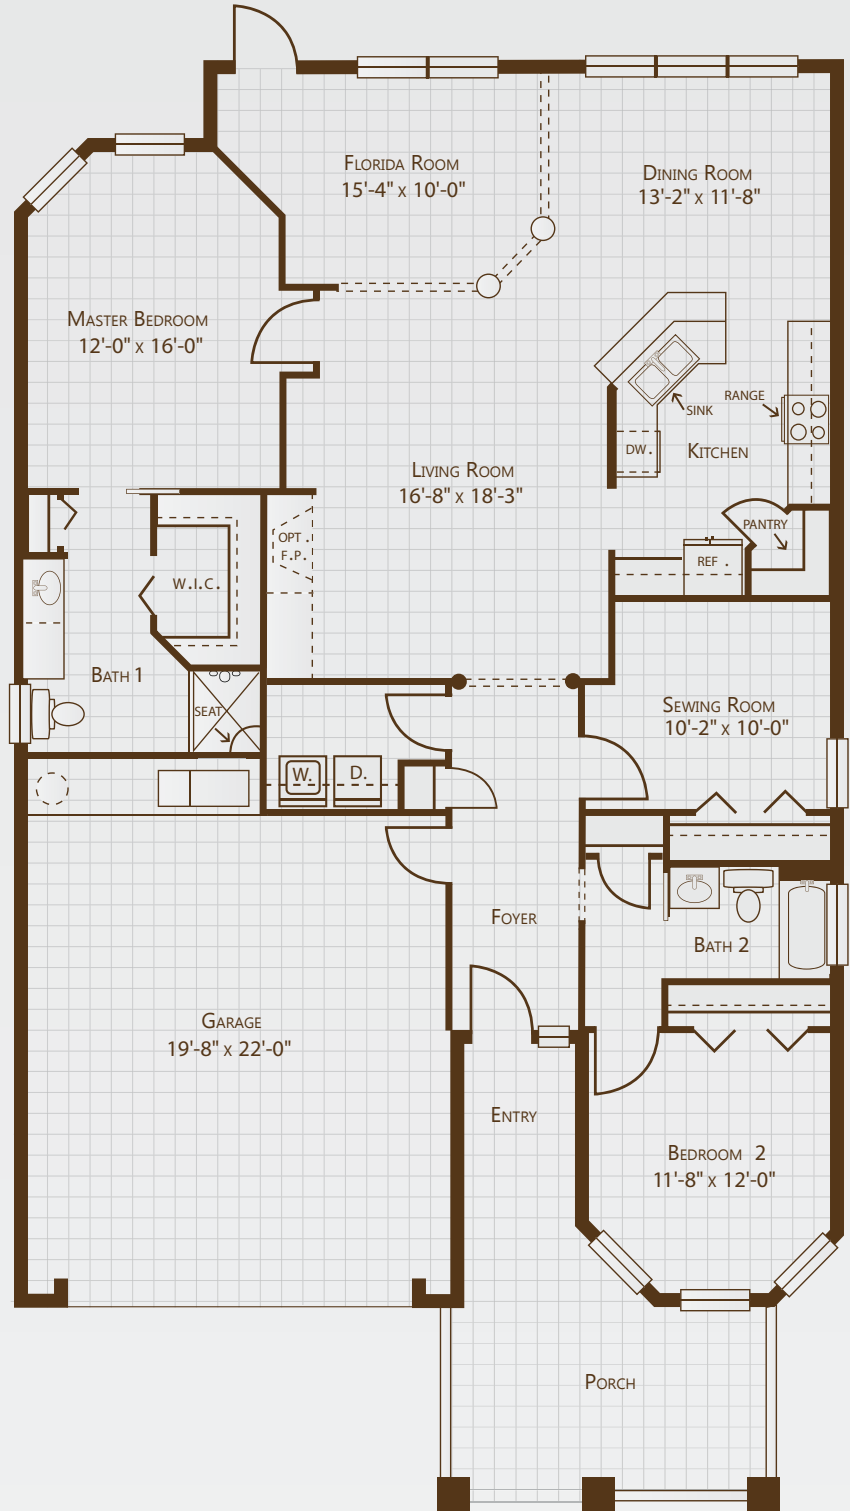

Elevation - A

Abingdon at Tradition
10685 SW Stony Creek Way
Port St. Lucie, FL 34987
Phone: 772-345-2700
www.abingdon-tradition.com

| | |
|----------------|------------------|
| Footage | |
| Heated | 1,732 SF |
| Unheated | 757 SF |
| Total | 2,489 S/F |