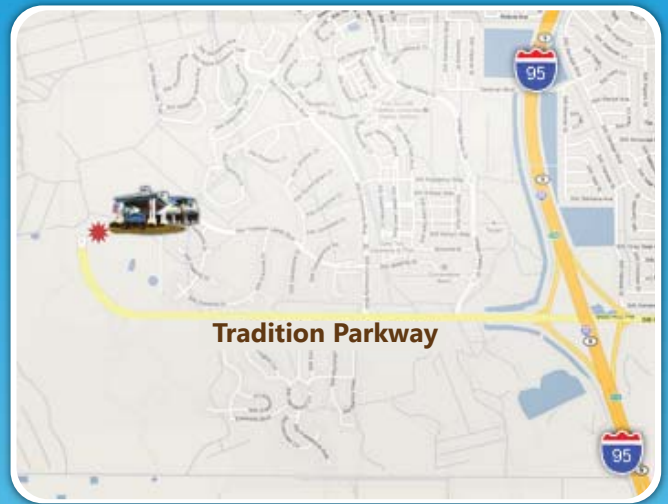

### From I-95 (North and South)

From I-95 use exit 118 and head west on Tradition Parkway / Gatlin Boulevard. The Abingdon at Tradition community will be on your right.

### From Florida's Turnpike

From Florida's Turnpike use the Fort Pierce exit. Head east on Highway 70 for one mile and take I-95 south for 13 miles to exit 118. Head west on Tradition Parkway/Gatlin Boulevard. The Abingdon at Tradition community will be on your right.

**Community Map**